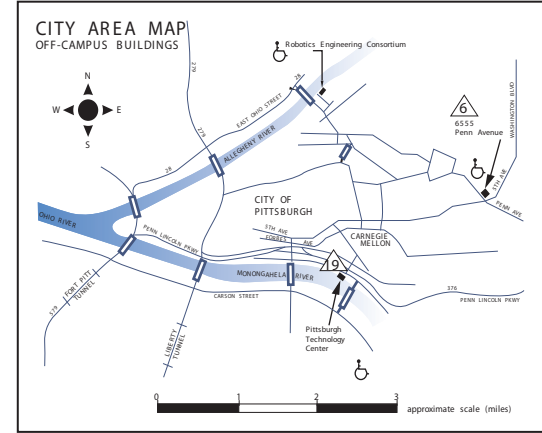

CAMPUS MAP

Holiday Inn

Museum of Art

University Center

ACADEMIC BUILDINGS

1. Alumni House
2. Baker Hall
3. Brainer House
- *4. Pittsburgh Technology Center
5. College of Fine Arts
6. Cyert Hall
7. Doherty Hall
8. Facilities Management Services Building
9. Graduate School of Industrial Administration (Posner Hall)
10. Skibo Gymnasium
11. Hamburg Hall
12. Hamerschlag Hall
13. Hunt Library
14. Margaret Morrison Carnegie Hall
15. Mellon Institute
16. Newell-Simon Hall
17. Planetary Robotics Building
18. Porter Hall
19. Publications and Printing Building
20. Purnell Center
21. Roberts Engineering Hall
- *22. Robotics Engineering Consortium
23. Scaife Hall
24. Smith Hall
25. Software Engineering Institute
26. Studio Theatre
27. University Center
28. University Technology Development Center
29. Warner Hall
30. Wean Hall
31. West Garages
32. Whitfield Hall
33. 407 South Craig Street
34. 4615 Forbes Avenue
35. 4902 Forbes Avenue
- *36. 6555 Penn Avenue
- *Off Campus, See City Area Map

PARKING AREAS

1. Fine Arts
2. Sororities
3. Children's School
4. Doherty
5. East Campus Garage
- *6. 6555 Penn Avenue
7. Fraternities
8. Morewood
9. Warner
10. Dithridge Street Garage
11. Porter-Hamerschlag-Wean
12. Junction Hollow
13. Brainer House and Alumni House
14. Whitfield Hall
15. Hamburg Hall
16. West Campus
17. Purnell Center
18. 4902 Forbes
- *19. Pittsburgh Technology Center
- VP Visitor Parking
- ♿ Accessible Parking